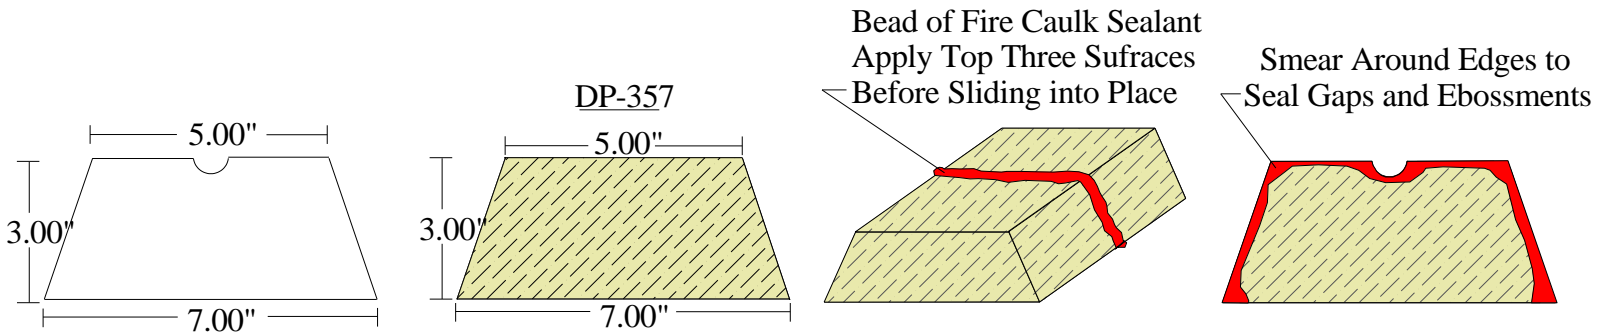

Install Guide & Tips – Mineral Wool “Flute Fill” Options

Oversize Deck Plug – Compression Install

Same Size Deck Plug – Sealant Gap Fill

Same Size Deck Plug – Spray Over Face & Gap Fill