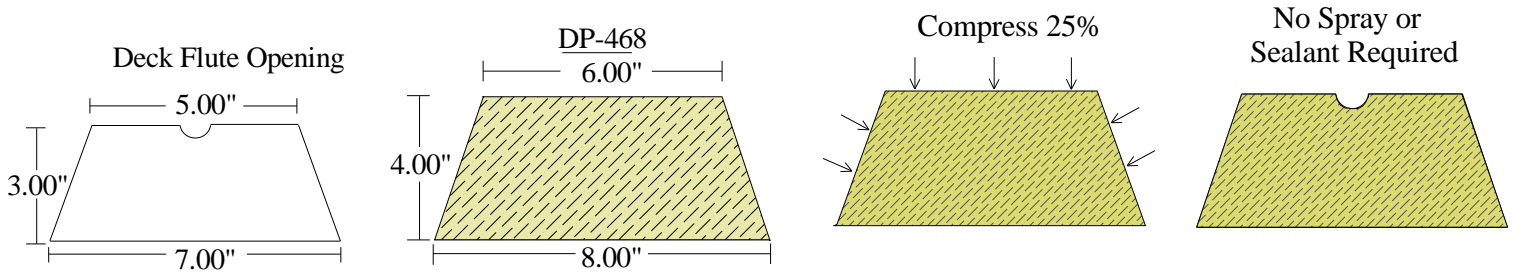

Install Guide & Tips – Mineral Wool “Flute Fill” Options

Oversize Deck Plug – Compression Install

Same Size Deck Plug – Sealant Gap Fill

Same Size Deck Plug – Spray Over Face & Gap Fill