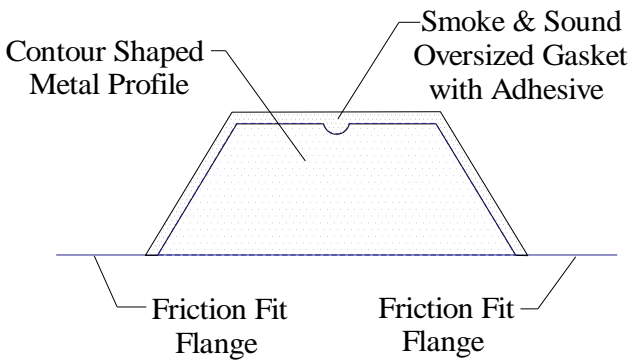

Product Profile Dimensions

PS23 – Flute Guard Gasket Seal

Aesthetic & Sound Cover for Flute Voids in Metal Deck – Oversized Gasket Layer Conforms & Adheres to Deck Contour/Embossments. Eliminates Contour Cut Drywall, Caulk, and Spray Mess/Issues with No Lifetime Fatigue or Maintenance of Flute Fill, Substrate, or Joint Protection. Certified ASTM E-90 Reports TL19-112 & 115 maintains 64 STC rating (relates to specific construction).

Product	Flute Height	Flute Coverage	Flute Opening Dimensions
FG-300	3.00"	Single	3" x 5" x 7"
FG-200	2.00"	Single	2" x 5" x 7"
FG-150	1.50"	Three	1.50" x 3.5" x 4.5"

www.saftiseal.com

Phone: (425) 869-2811 Fax (425) 869-2300