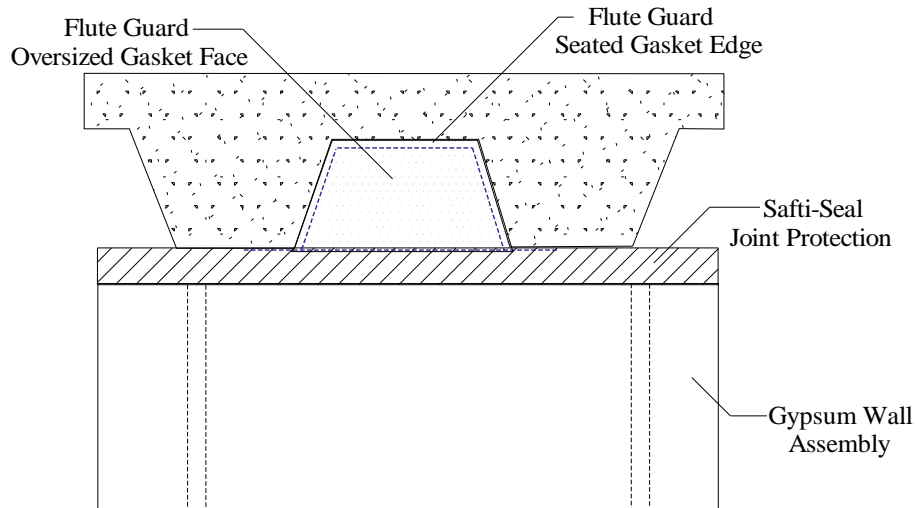

Product Profile Dimensions

PS23 – Flute Guard Gasket Seal

Aesthetic & Sound Cover for Flute Voids in Metal Deck – Oversized Gasket Layer Conforms & Adheres to Deck Contour/Embossments. Eliminates Contour Cut Drywall, Caulk, and Spray Mess/Issues with No Lifetime Fatigue or Maintenance of Flute Fill, Substrate, or Joint Protection. Certified ASTM E-90 Reports TL19-112 & 115 maintains 64 STC rating (relates to specific construction).

Product	Flute Height	Flute Coverage	Flute Opening Dimensions
FG-300	3.00"	Single	3" x 5" x 7"
FG-200	2.00"	Single	2" x 5" x 7"
FG-150	1.50"	Three	1.50" x 3.5" x 4.5"

www.saftiseal.com

Phone: (425) 869-2811 Fax (425) 869-2300