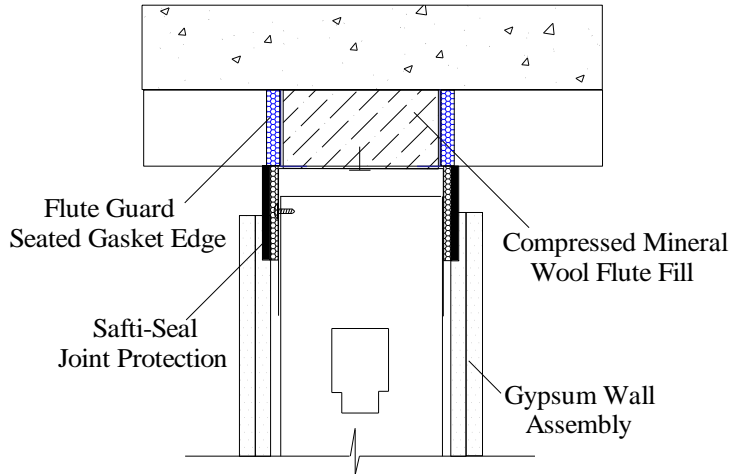

Product Profile Dimensions

PS23 – Flute Guard Gasket Seal

Aesthetic & Sound Cover for Flute Voids in Metal Deck – Oversized Gasket Layer Conforms & Adheres to Deck Contour/Embossments. Eliminates Contour Cut Drywall, Caulk, and Spray Mess/Issues with No Lifetime Fatigue or Maintenance of Flute Fill, Substrate, or Joint Protection. Certified ASTM E-90 Reports TL19-112 & 115 maintains 64 STC rating (relates to specific construction).

Product	Flute Height	Flute Coverage	Flute Opening Dimensions
FG-300	3.00"	Single	3" x 5" x 7"
FG-200	2.00"	Single	2" x 5" x 7"
FG-150	1.50"	Three	1.50" x 3.5" x 4.5"

www.saftiseal.com

Phone: (425) 869-2811 Fax (425) 869-2300