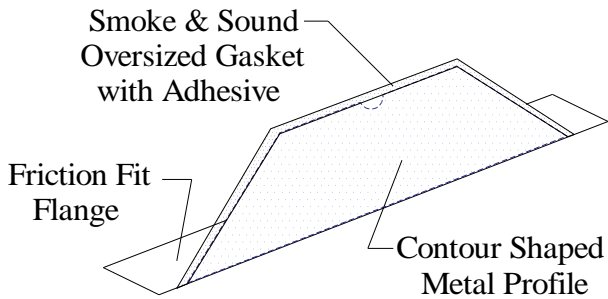

Product Profile Dimensions

PS23 – Flute Guard Gasket Seal

Aesthetic & Sound Cover for Flute Voids in Metal Deck – Oversized Gasket Layer Conforms & Adheres to Deck Contour/Embossments. Eliminates Contour Cut Drywall, Caulk, and Spray Mess/Issues with No Lifetime Fatigue or Maintenance of Flute Fill, Substrate, or Joint Protection. Certified ASTM E-90 Reports TL19-112 & 115 maintains 64 STC rating (relates to specific construction).

Product	Flute Height	Flute Coverage	Flute Opening Dimensions
FG-300	3.00"	Single	3" x 5" x 7"
FG-200	2.00"	Single	2" x 5" x 7"
FG-150	1.50"	Three	1.50" x 3.5" x 4.5"

www.saftiseal.com

Phone: (425) 869-2811 Fax (425) 869-2300