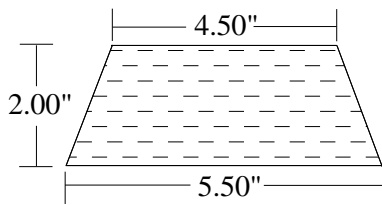

Preformed Mineral Wool Plugs

1 1/2" Deck Depth

DP-24555