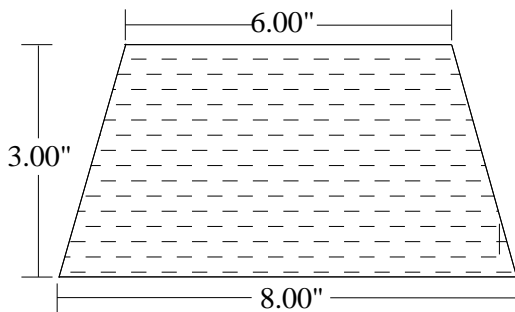

## Preformed Mineral Wool Plugs

1 1/2" Deck Depth

DP-24555

3" Deck Depth

DP-468

2" Deck Depth

DP-368

3" Deck Depth