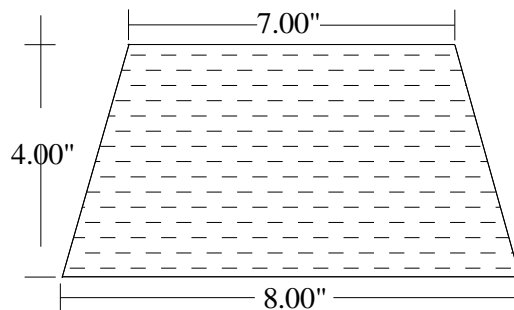

3" Deck Depth

DP-478