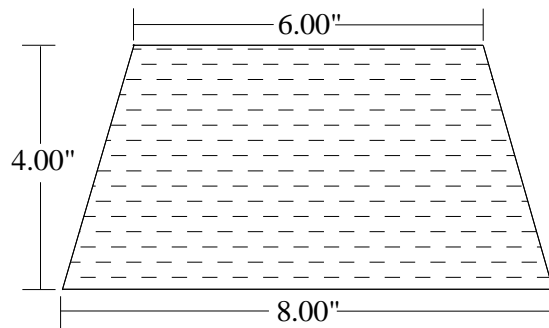

## Preformed Mineral Wool Plugs

1 1/2" Deck Depth

DP-24555

3" Deck Depth

DP-468

2" Deck Depth

DP-368

3" Deck Depth